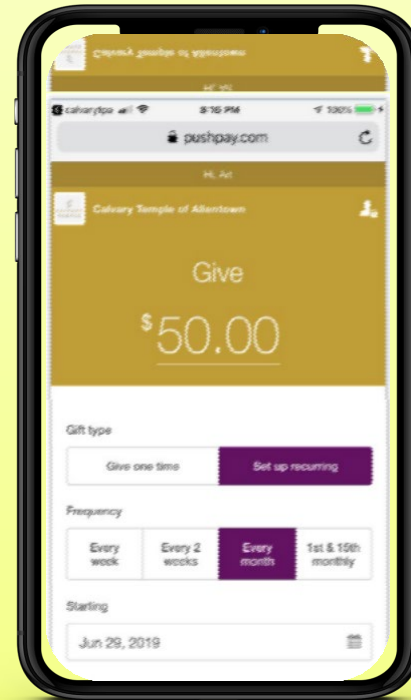

The background features a central red and brown checkered pattern with a diagonal line texture. It is framed by a decorative white border with ornate scrollwork. Surrounding the border are various autumn-themed elements: large pumpkins in shades of orange and yellow, clusters of purple and black grapes, and several leaves in green, yellow, and orange. Patches of white straw are also visible at the bottom corners.

~Happy~
Thanksgiving

WELCOME HOME

Text **“CALVARYPA APP”** to **77977**
to download our app

WAYS TO WORSHIP THE LORD WITH YOUR GIVING AT CALVARY TEMPLE

Online

www.calvarytemplepa.org/give

Mobile

Text: "CALVARYPA APP"

To: 77977

Envelope
cash + check

Worship of Tithes & Offerings

For those using envelopes, there are labeled offering baskets at the front of the sanctuary and also at the exits. You may go up at anytime during the praise and worship or service as the Spirit leads to worship with your tithes and offerings

Or

You may place them in the baskets labeled “**Tithes and Offerings**” as you exit.

EARLY MORNING
Prayer

SATURDAYS AT 7 AM ON ZOOM-JOIN US

<https://us02web.zoom.us/j/86971796256?pwd=VXhGa3R2dGoxYnZzK2JBZzlyRUlMUT09>